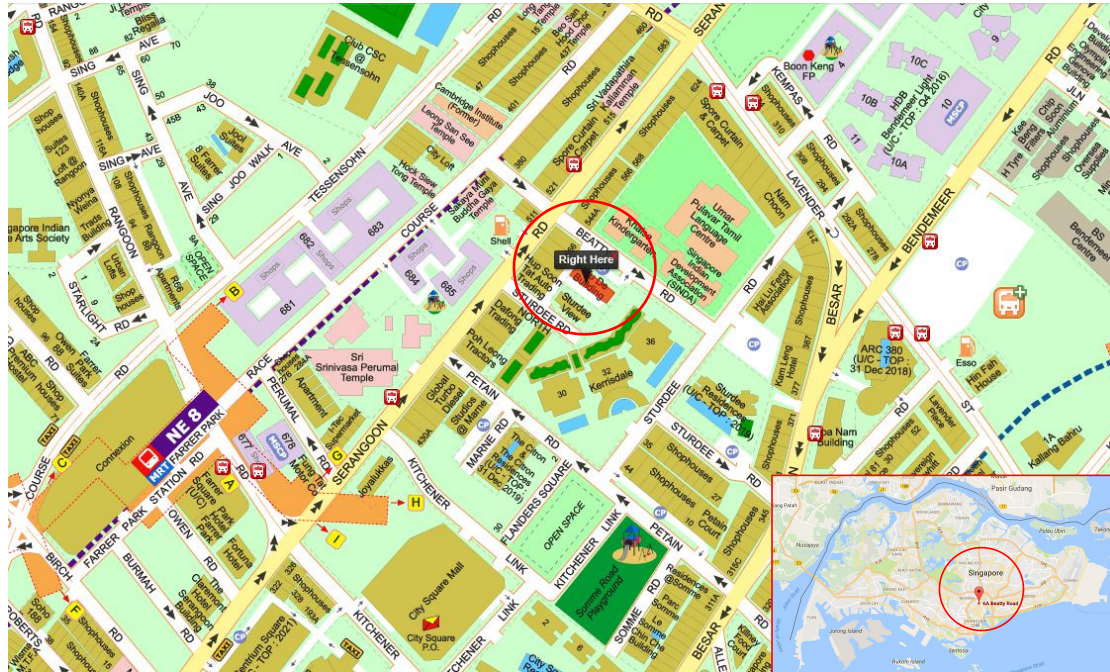

Directions to Learn Tuition Centre

Address

6A Beatty Road, #04-03 Wu De Building, Singapore 209946

Map

Nearby Landmarks

Singapore Indian Development Association (SINDA) building (opposite)

Kerrisdale condominium (adjacent)

City Square mall (5 mins walk)

By Car/Taxi

The lane is off Sarangoon road after passing city square mall on the right

Turn right to Beatty Road after the first traffic light after the city square mall on Sarangoon road

Turn right after the coffee shops when you turn in and turn left immediately into the small lane

The entrance to Wu De Building will be on your right

By Bus

The following buses stop are at a 3 mins walking distance from the tuition centre,

By Train

Farrer Park MRT (purple line) - 7 mins walk

Lavender MRT (green line) - 12 mins walk

Once you reach

Walk up the stairs which has the sign 'Nanyang Sims Clan Association'

When you reach level 4 the door is to your right